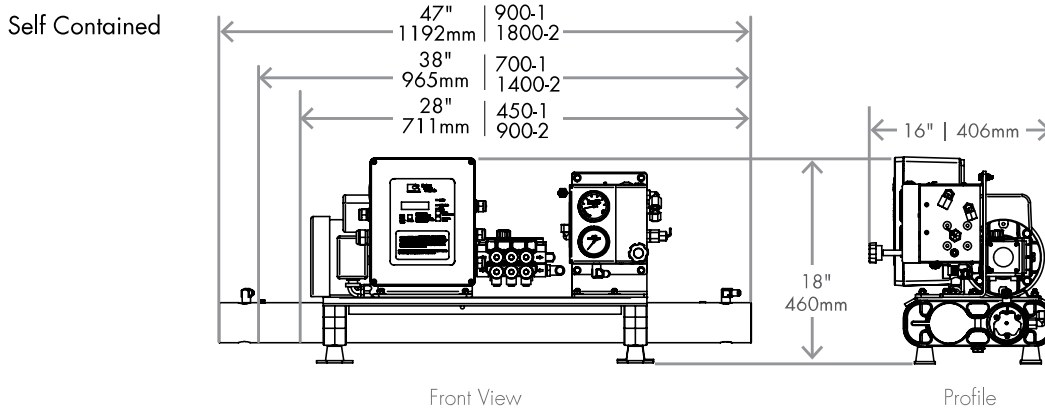

Seafari Versatile - Specifications | Dimensions

Model Number	Per 24 Hours - Gal / Lit	Per Hour - Gal/ Lit	Weight
450-1	450 / 1,705	18 / 70	118 lbs / 54 kg
700-1	700 / 2,650	26 / 110	125 lbs / 57 kg
900-1	900 / 3,405	38 / 140	136 lbs / 62 kg
900-2	900 / 3,405	38 / 140	136 lbs / 62 kg
1400-2	1,400 / 5,300	58 / 220	147 lbs / 67 kg
1800-2	1,800 / 6,815	75 / 285	150 lbs / 68 kg

High Pressure Pump Motor and Booster Pump combined Amp Draw:

Phase	Hz	Voltage	HP	Running Amps	Start Up Amps
1	50/60	115	2.5	30	103
1	50/60	220	2.5	15	52
3	50/60	220	3	12	30
3	50/60	440	3	6	15